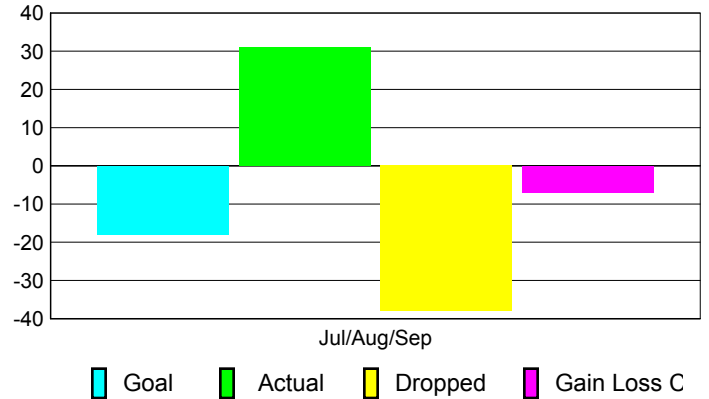

**Club Results 2010-2011**

Goal, New, Dropped, Gain/Loss

**Comparison of Club Gain/Loss**

Current Year Compared to the Previous Year

**YTD Status Quo Clubs 2010-2011**

Status Quo Clubs Compared to Status Quo Members

**MEMBERSHIP**

Membership Results  
2010-2011

Membership  
2009-2010

Month	Net Memb Goal	Actual New Memb	Actual Dropped Memb	Gain/Loss of Memb	Gain/Loss of Memb
Jul/Aug/Sep	-18	31	-38	-7	-3
<b>Totals</b>	<b>-18</b>	<b>31</b>	<b>-38</b>	<b>-7</b>	<b>-3</b>

**Membership Results 2010-2011**

Goal, New, Dropped, Gain/Loss

**Comparison of Membership Gain/Loss**

Current Year Compared to the Previous Year

**Gender Comparison 2010-2011**

Male Female